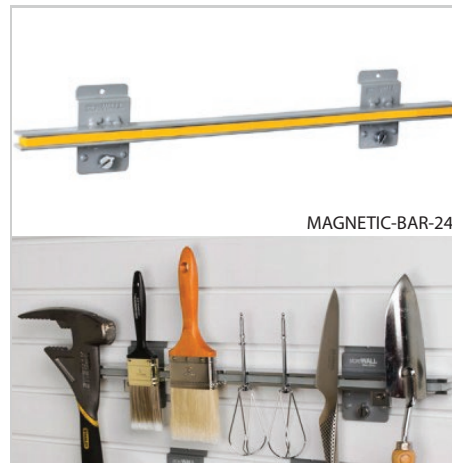

# Hook Storage Accessories

CLIP

HK-HDBOX

HK-HDWIDE

1-240-BK

MAGNETIC-BAR-15

MAGNETIC-BAR-24

HK-SIX-PRONG

## Hooks & Accessories

PART #	DESCRIPTION	HEIGHT	WIDTH	DEPTH	WEIGHT	ITEMS/BOX
CLIP	Storage Clip	2.5"	1"	0.75"	0.25 lbs	20 (Bag)
HK-HDBOX	Box Hook	4"	4"	2"	0.75 lbs	4
HK-HDWIDE	Wide Hook	4"	4"	4"	1 lbs	4
1-240-BK	POPBOX Jumbo Black	7"	22.25"	13.5"	5 lbs	6
MAGNETIC-BAR-15	15" Magnetic Bar	4"	15"	1"	3.25 lbs	2
MAGNETIC-BAR-24	24" Magnetic Bar	4"	24"	1"	5 lbs	2
HK-SIX-PRONG	Six Prong Hook	4"	18"	2"	1.5 lbs	4