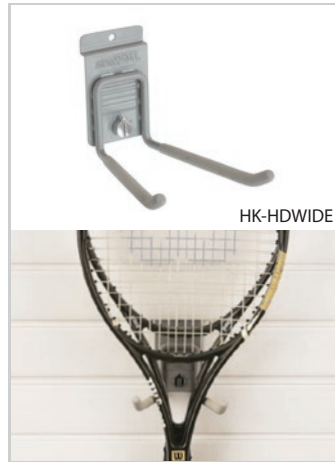

## Hooks & Accessories

PART #	DESCRIPTION	HEIGHT	WIDTH	DEPTH	WEIGHT	ITEMS/BOX
HK-UNIV-12	12" Universal Hook	4"	2.5"	12"	1 lbs	4
GRAB-BAG-12*	Small Grab Bag	12"	18"	11"	0.7 lbs	1
GRAB-BAG-18*	Medium Grab Bag	18"	18"	11"	1 lbs	1
GRAB-BAG-24*	Large Grab Bag	24"	18"	11"	1.1 lbs	1
HK-CLOSED-LOOP	Closed Loop Hook	4.5"	3"	2.5"	0.5 lbs	4
BUNGEE-9-SET	SM Bungee & 2 Brackets	4"	2.5"	9" - 33"	1.5 lbs	3
BUNGEE-17-SET	MED Bungee & 2 Brackets	4"	2.5"	17" - 54"	1.5 lbs	3
BUNGEE-33-SET	LRG Bungee & 2 Brackets	4"	2.5"	33" - 96"	1.5 lbs	3

\*Hooks sold separately.

# Hook Storage Accessories

CLIP

HK-HDBOX

HK-HDWIDE

1-240-BK

MAGNETIC-BAR-15

MAGNETIC-BAR-24

HK-SIX-PRONG