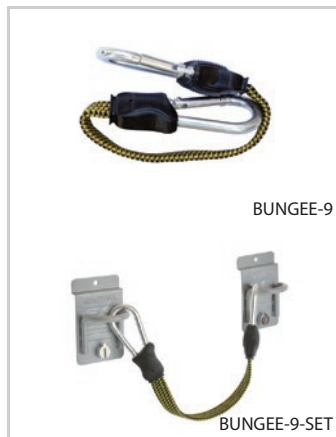

## Hooks

PART #	DESCRIPTION	HEIGHT	WIDTH	DEPTH	WEIGHT	ITEMS/BOX
HK-DISC	Disc Hook	4.5"	3"	2.5"	0.5 lbs	4
HK-POLE	Angled Pole Hook	4.5"	3"	2.5"	0.5 lbs	4
HK-U	U Hook	4.5"	3"	3"	0.5 lbs	4
HK-CLOSED-LOOP	Closed Loop Hook	4.5"	3"	2.5"	0.5 lbs	4
HK-SQUARE-LOOP	Square Loop Hook	4.5"	3"	3"	0.5 lbs	4
L-POCKET	Hook & Light Combo	6.25"	3"	3"	1.5 lbs	1

# Hook Storage Accessories

HK-UNIV-12

GRAB-BAG-12

GRAB-BAG-18

GRAB-BAG-24

HK-CLOSED-LOOP

BUNGEE-9

BUNGEE-9-SET