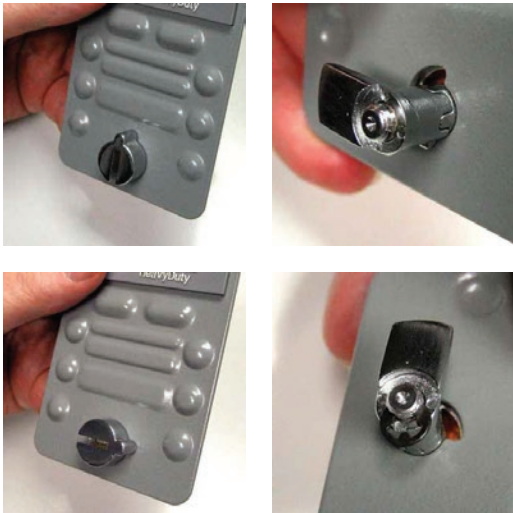

The **CamLok**

StoreWALL's accessories feature their exclusive CamLok system to lock your accessories securely into the panels. This chrome plated, solid metal CamLok gives you the advantage of safety, security, and protection. A simple twist holds the accessory securely in place; another turn and the accessory can be easily moved to a different location on the panel. All StoreWALL accessories are built to perform with superior construction and the finest materials: industrial grade steel, heavy duty powder coat finishes and Soft Touch protective rubberized grip will withstand years of use and abuse.