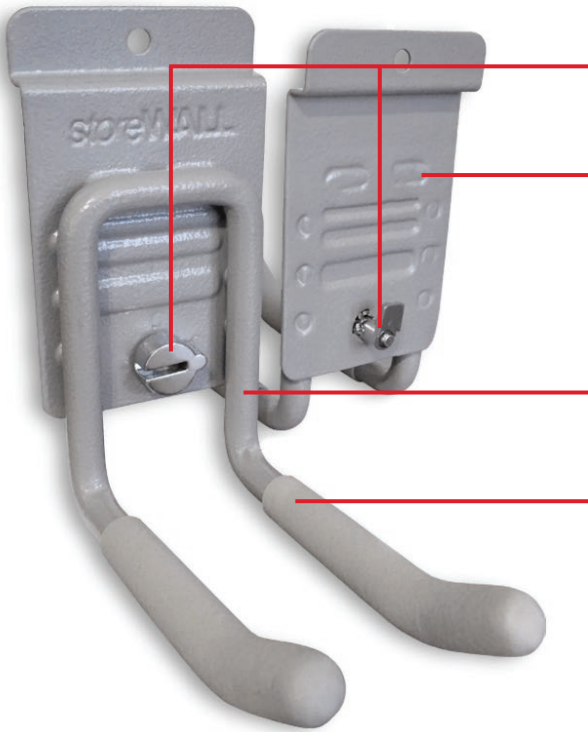

### Trim Selection

StoreWALL's trim installs easily with conventional fasteners and helps keep your garage looking clean and finished.

Trim options include: flat trim for butt joints and inside corners, small "L" trim for wall end caps, and large "LT" trim for outside wall corners.

### Invisible Fasteners

The standard screws that are used to secure our HeavyDuty StoreWALL securely to its surface are available in all of the same colours as our StoreWALL product, making them almost invisible when installed.

Screws are zinc plated and rust resistant.

# storeWALL™ CamLok Features

- ▶ **Exclusive CamLok**  
Keeps accessories locked in place.
- ▶ **HeavyDuty Backplate**  
Engineered tough for the most demanding applications.
- ▶ **STW 10 Powder Coat Finish**  
Extra heavy coating to resist dings and protect against rust.
- ▶ **Industrial Grade Steel**  
Engineered strong to hold your most valuable equipment.
- ▶ **Rubberized Grip**  
For extra grip and prevents damage to your items.
- ▶ **StoreWALL's 10-year Warranty**  
Performance guaranteed to last 10 years...  
*...No questions asked!*