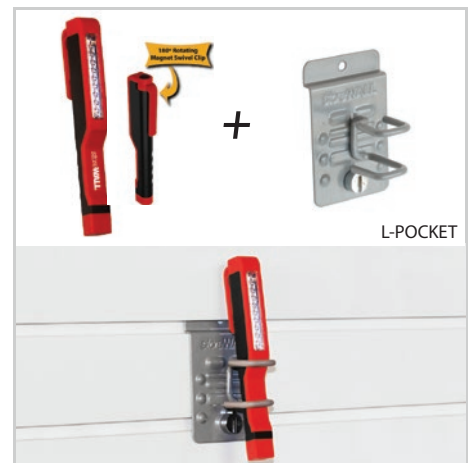

# Hooks

HK-DISC

HK-POLE

HK-U

HK-CLOSED-LOOP

HK-SQUARE-LOOP

L-POCKET

## Hooks

PART #	DESCRIPTION	HEIGHT	WIDTH	DEPTH	WEIGHT	ITEMS/BOX
HK-DISC	Disc Hook	4.5"	3"	2.5"	0.5 lbs	4
HK-POLE	Angled Pole Hook	4.5"	3"	2.5"	0.5 lbs	4
HK-U	U Hook	4.5"	3"	3"	0.5 lbs	4
HK-CLOSED-LOOP	Closed Loop Hook	4.5"	3"	2.5"	0.5 lbs	4
HK-SQUARE-LOOP	Square Loop Hook	4.5"	3"	3"	0.5 lbs	4
L-POCKET	Hook & Light Combo	6.25"	3"	3"	1.5 lbs	1