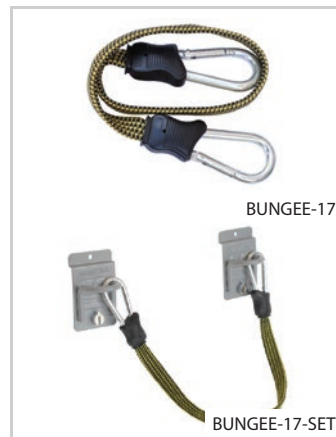

## Hooks

PART #	DESCRIPTION	HEIGHT	WIDTH	DEPTH	WEIGHT	ITEMS/BOX
HK-DISC	Disc Hook	4.5"	3"	2.5"	0.5 lbs	4
HK-POLE	Angled Pole Hook	4.5"	3"	2.5"	0.5 lbs	4
HK-U	U Hook	4.5"	3"	3"	0.5 lbs	4
HK-CLOSED-LOOP	Closed Loop Hook	4.5"	3"	2.5"	0.5 lbs	4
HK-SQUARE-LOOP	Square Loop Hook	4.5"	3"	3"	0.5 lbs	4
L-POCKET	Hook & Light Combo	6.25"	3"	3"	1.5 lbs	1

# Hook Storage Accessories

HK-UNIV-12

GRAB-BAG-12

GRAB-BAG-18

GRAB-BAG-24

HK-CLOSED-LOOP

BUNGEE-9

BUNGEE-9-SET