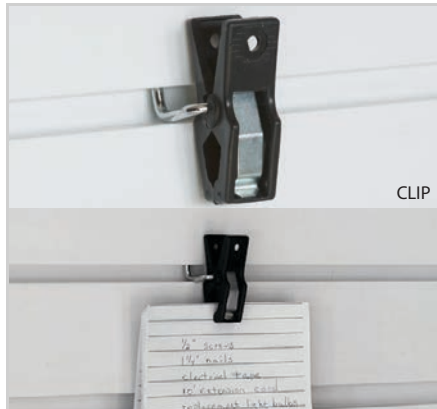

SPECIALTY

CLIP