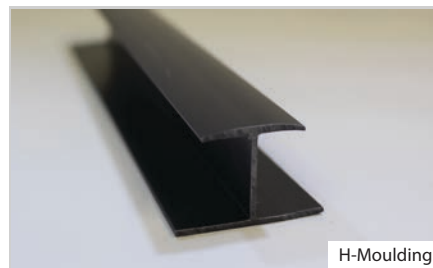

## INSTALL ACCESSORIES

PART #	HEIGHT	WIDTH	DEPTH	UNIT PRICE	BOX PRICE	UNITS/BOX
SD Install Strip	36"	1.5"	0.5"	\$10.50/ea	\$105.00/box	10 Strips
HD Install Strip	45"	3"	0.5"	\$11.50/ea	\$115.00/box	10 Strips
L-Trim-Narrow	96"	0.5"	0.625"	\$16.00/ea	\$160.00/box	10 Trims
L-Trim-Wide	96"	1"	0.625"	\$20.00/ea	\$200.00/box	10 Trims
L-Trim-Large	96"	1.125"	1.125"	\$24.00/ea	\$240.00/box	10 Trims
Trim-Flat	96"	0.625"		\$16.00/ea	\$320.00/box	20 Trims
Coloured Screws: SM250	1.625"	#6 Drywall Zinc		\$22.00/box		250 Screws
Coloured Screws: LRG250	2.25"	#8 Drywall Zinc		\$30.00/box		250 Screws