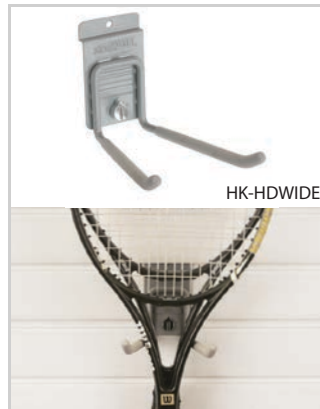

HOOKS

HOOKS

PART #	DESCRIPTION	HEIGHT	WIDTH	DEPTH	SOLD AS	MSRP
HK-CRADLE	Cradle Hook	4.5"	2.5"	5.75"	1 Hook	$23.00
HK-HDCRADLE	HD Cradle Hook	7.5"	2.5"	6.5"	1 Hook	$26.00
HK-UNIV	Universal Hook	4.5"	2.5"	4.75"	1 Hook	$22.00
HK-HDUNIV	HD Universal Hook	4.5"	2.5"	8.75"	1 Hook	$26.00
HK-HDTOOL	HD Tool Hook	4.5"	2.5"	10.75"	1 Hook	$26.00
HK-HDUTIL	HD Utility Hook	5.5"	7"	10.25"	1 Hook	$32.00
HK-HDWIDE	Wide Hook	4"	4"	4"	1 Hook	$23.00
HK-UNIV-12	12" Universal Hook	4"	2.5"	12"	1 Hook	$22.00