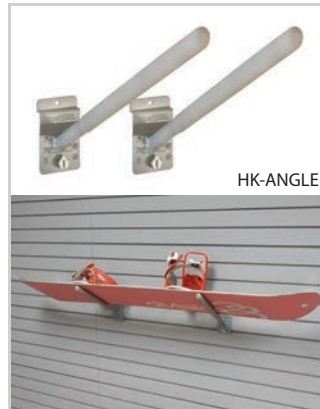

BRACKETS & SPECIALTY HOOKS

PART #	DESCRIPTION	HEIGHT	WIDTH	DEPTH	SOLD AS	MSRP
BR-HD10	HD 10" Bracket	5.25"	2"	9.75"	1 Bracket	$25.00
BR-HD15	HD 15" Bracket	8.125"	2"	14.75"	1 Bracket	$29.50
HK-ANGLE	Angled Rack Hook Kit	5"	2.5"	16"	1 Hook	$50.00
HK-TRI-SKI	Ski Bracket/Holder	10"	12"	5.5"	1 Bracket	$52.00
BR-10-ANGLE	10" Angle Bracket Kit	14"	2"	18"	2 Brackets	$100.00
BR-15-ANGLE	15" Angle Bracket Kit	19"	2"	24.5"	2 Brackets	$115.00
BR-POWER-TOOL-12	12" Power Tool Bracket	2.25"	2.25"	12"	1 Bracket	$29.00
BR-POWER-TOOL-12-KIT	12" Power Tool Bracket Kit	2.25"	2.25"	12"	2 Brackets	$52.00