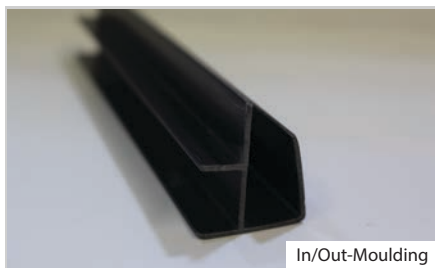

## INSTALL ACCESSORIES

PART #	HEIGHT	WIDTH	DEPTH	UNIT PRICE	BOX PRICE	UNITS/BOX
SD Install Strip	36"	1.5"	0.5"	\$10.50/ea	\$105.00/box	10 Strips
HD Install Strip	45"	3"	0.5"	\$11.50/ea	\$115.00/box	10 Strips
L-Trim-Narrow	96"	0.5"	0.625"	\$16.00/ea	\$160.00/box	10 Trims
L-Trim-Wide	96"	1"	0.625"	\$20.00/ea	\$200.00/box	10 Trims
L-Trim-Large	96"	1.125"	1.125"	\$24.00/ea	\$240.00/box	10 Trims
Trim-Flat	96"	0.625"		\$16.00/ea	\$320.00/box	20 Trims
Coloured Screws: SM250	1.625"	#6 Drywall Zinc		\$22.00/box		250 Screws
Coloured Screws: LRG250	2.25"	#8 Drywall Zinc		\$30.00/box		250 Screws