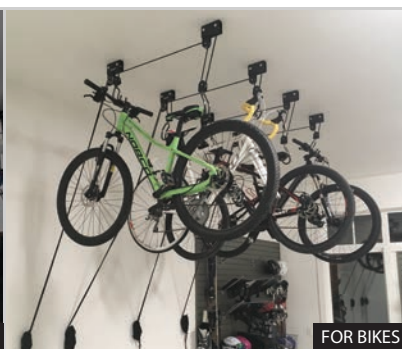

# BINS & PULLEY

BIN-LARGE

BIN-SLOT

## STORAGE BINS

PART #	DESCRIPTION	HEIGHT	WIDTH	DEPTH	SOLD AS	MSRP
BIN-LARGE	Clear Bin, Large	4.75"	13"	9.5"	1 Bin	\$17.00
BIN-SLOT	Slotted Bin	2.5"	5"	4.75"	1 Bin	\$7.50

SWC-PULLEY

FOR KAYAKS

FOR BIKES