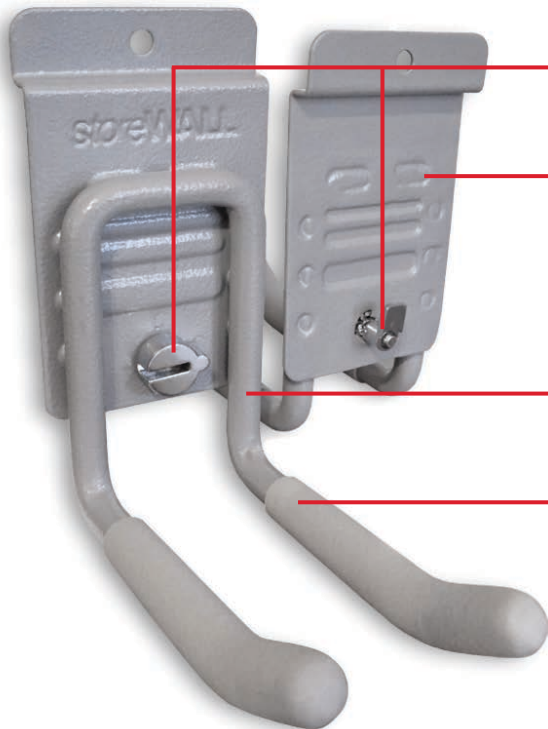

CAMLOK FEATURES

EXCLUSIVE CAMLOK

Keeps accessories locked in place.

HEAVYDUTY BACKPLATE

Engineered tough for the most demanding applications.

STW 10 POWDER COAT FINISH

Extra heavy coating to resist dings and protect against rust.

INDUSTRIAL GRADE STEEL

Engineered strong to hold your most valuable equipment.

RUBBERIZED GRIP

For extra grip and prevents damage to your items.

STOREWALL'S 10-YEAR WARRANTY

Performance guaranteed to last 10 years...

...No questions asked!