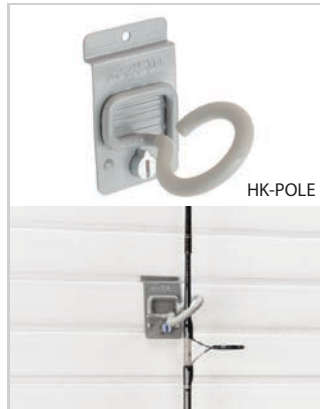

HOOKS

HOOKS

PART #	DESCRIPTION	HEIGHT	WIDTH	DEPTH	SOLD AS	MSRP
HK-TRIPOD-TOOL	Tripod Tool Hook	2.25"	2.25"	3.75"	1 Hook	$19.50
HK-DISC	Disc Hook	4.5"	3"	2.5"	1 Hook	$15.00
HK-POLE	Angled Pole Hook	4.5"	3"	2.5"	1 Hook	$15.00
HK-U	U Hook	4.5"	3"	3"	1 Hook	$14.00
HK-CLOSED-LOOP	Closed Loop Hook	4.5"	3"	2.5"	1 Hook	$15.00
HK-SQUARE-LOOP	Square Loop Hook	4.5"	3"	3"	1 Hook	$15.00
HK-SIX-PRONG	Six Prong Hook	4"	18"	2"	1 Hook	$32.00
HK-DBL-LOOP	Double Loop Hook*	4.5"	3"	3"	1 Hook	$15.00

*Product not shown.