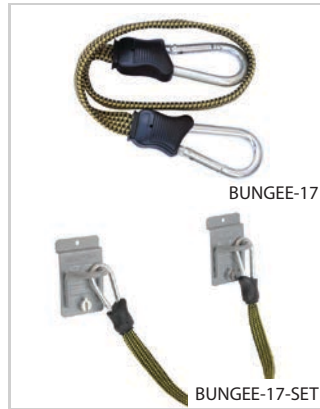

# HOOKS & ACC.

GRAB-BAG-12

GRAB-BAG-18

GRAB-BAG-24

HK-CLOSED-LOOP

BUNGEE-9

BUNGEE-9-SET

BUNGEE-17

## HOOKS & ACCESSORIES

PART #	DESCRIPTION	HEIGHT	WIDTH	DEPTH	SOLD AS	MSRP
GRAB-BAG-12*	Small Grab Bag	12"	18"	11"	1 Bag	\$39.00
GRAB-BAG-18*	Medium Grab Bag	18"	18"	11"	1 Bag	\$45.00
GRAB-BAG-24*	Large Grab Bag	24"	18"	11"	1 Bag	\$52.00
HK-CLOSED-LOOP	Closed Loop Hook	4.5"	3"	2.5"	1 Bag	\$15.00
BUNGEE-9-KIT	SM Bungee & 2 Brackets	4"	2.5"	9" - 33"	1 Kit	\$35.00
BUNGEE-17-KIT	MED Bungee & 2 Brackets	4"	2.5"	17" - 54"	1 Kit	\$39.00
BUNGEE-33-KIT	LRG Bungee & 2 Brackets	4"	2.5"	33" - 96"	1 Kit	\$44.00