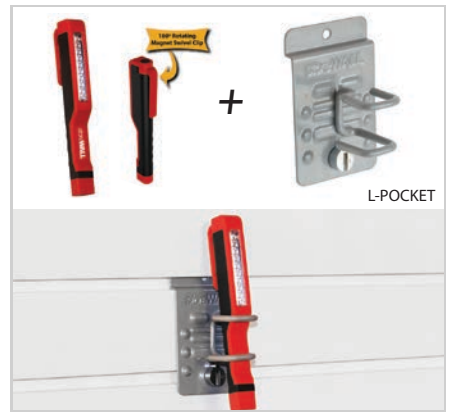

MAGNETIC-BAR-24

L-POCKET

SPECIALTY ACCESSORIES

PART #	DESCRIPTION	HEIGHT	WIDTH	DEPTH	SOLD AS	MSRP
CLIP	Storage Clip	2.5"	1"	0.75"	1 Clip	$6.00
CLIP-CH	Chrome Storage Clip	2.5"	1"	0.75"	1 Clip	$8.00
HK-HDBOX	Box Hook	4"	4"	2"	1 Hook	$25.00
MAGNETIC-BAR-15	15" Magnetic Bar	4"	15"	1"	1 Bar	$45.00
MAGNETIC-BAR-24	24" Magnetic Bar	4"	24"	1"	1 Bar	$75.00
L-POCKET	Hook & Light Combo	6.25"	3"	3"	1 Combo	$32.00