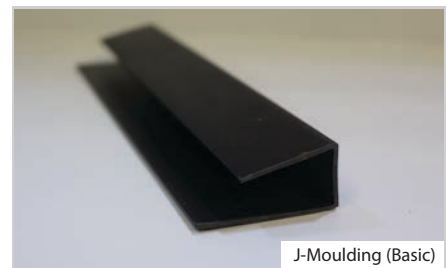

## INSTALL ACCESSORIES

PART #	HEIGHT	WIDTH	DEPTH	UNIT PRICE	BOX PRICE	UNITS/BOX
SD Install Strip	36"	1.5"	0.5"	\$10.50/ea	\$105.00/box	10 Strips
HD Install Strip	45"	3"	0.5"	\$11.50/ea	\$115.00/box	10 Strips
L-Trim-Narrow	96"	0.5"	0.625"	\$16.00/ea	\$160.00/box	10 Trims
L-Trim-Wide	96"	1"	0.625"	\$20.00/ea	\$200.00/box	10 Trims
L-Trim-Large	96"	1.125"	1.125"	\$24.00/ea	\$240.00/box	10 Trims
Trim-Flat	96"	0.625"		\$16.00/ea	\$320.00/box	20 Trims
Coloured Screws: SM250	1.625"	#6 Drywall Zinc		\$22.00/box		250 Screws
Coloured Screws: LRG250	2.25"	#8 Drywall Zinc		\$30.00/box		250 Screws