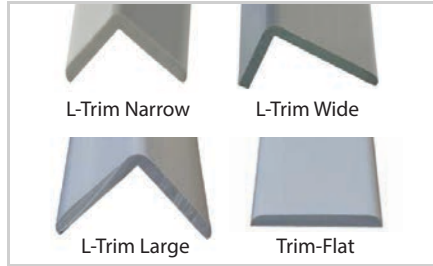

INSTALLATION