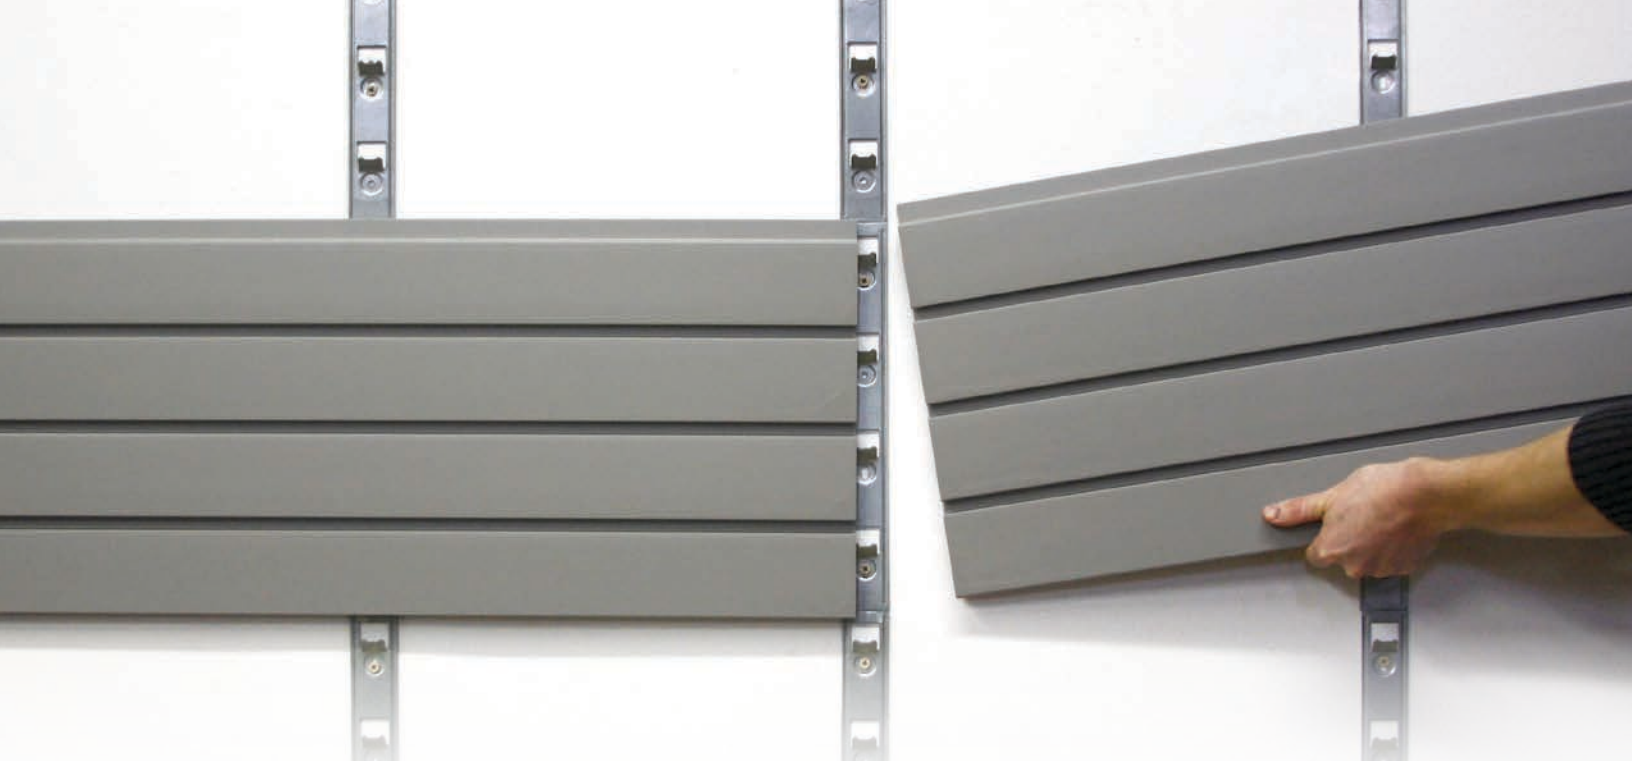

BEAUTIFULLY SIMPLIFIED INSTALLATION

HEAVY DUTY *store***WALL**^{TM}

HeavyDuty StoreWALL is incredibly strong, rugged and waterproof: ideal for the most demanding applications. It easily installs on any surface; wood studs, drywall, concrete and metal studs using our innovative InstallStrip hidden fastener system, allowing for fast and easy installation.

INSTALLATION MADE SIMPLE, CLEAN & TIDY

INSTALL STRIP

Our innovative InstallStrip is a smart mounting solution for HeavyDuty StoreWALL.

Made from high-strength rolled steel and cleverly designed, it allows for easy installation on nearly any surface, including: Metal or wood studs, drywall, concrete and block.

TRIM SELECTION

StoreWALL's trim installs easily with conventional fasteners and helps keep your garage looking clean and finished.

Trim options include: flat trim for butt joints and inside corners, small "L" trim for wall end caps, and large "LT" trim for outside wall corners.

INVISIBLE FASTENERS

The standard screws that are used to secure our HeavyDuty StoreWALL securely to its surface are available in all of the same colours as our StoreWALL product, making them almost invisible when installed.

Screws are zinc plated and rust resistant.